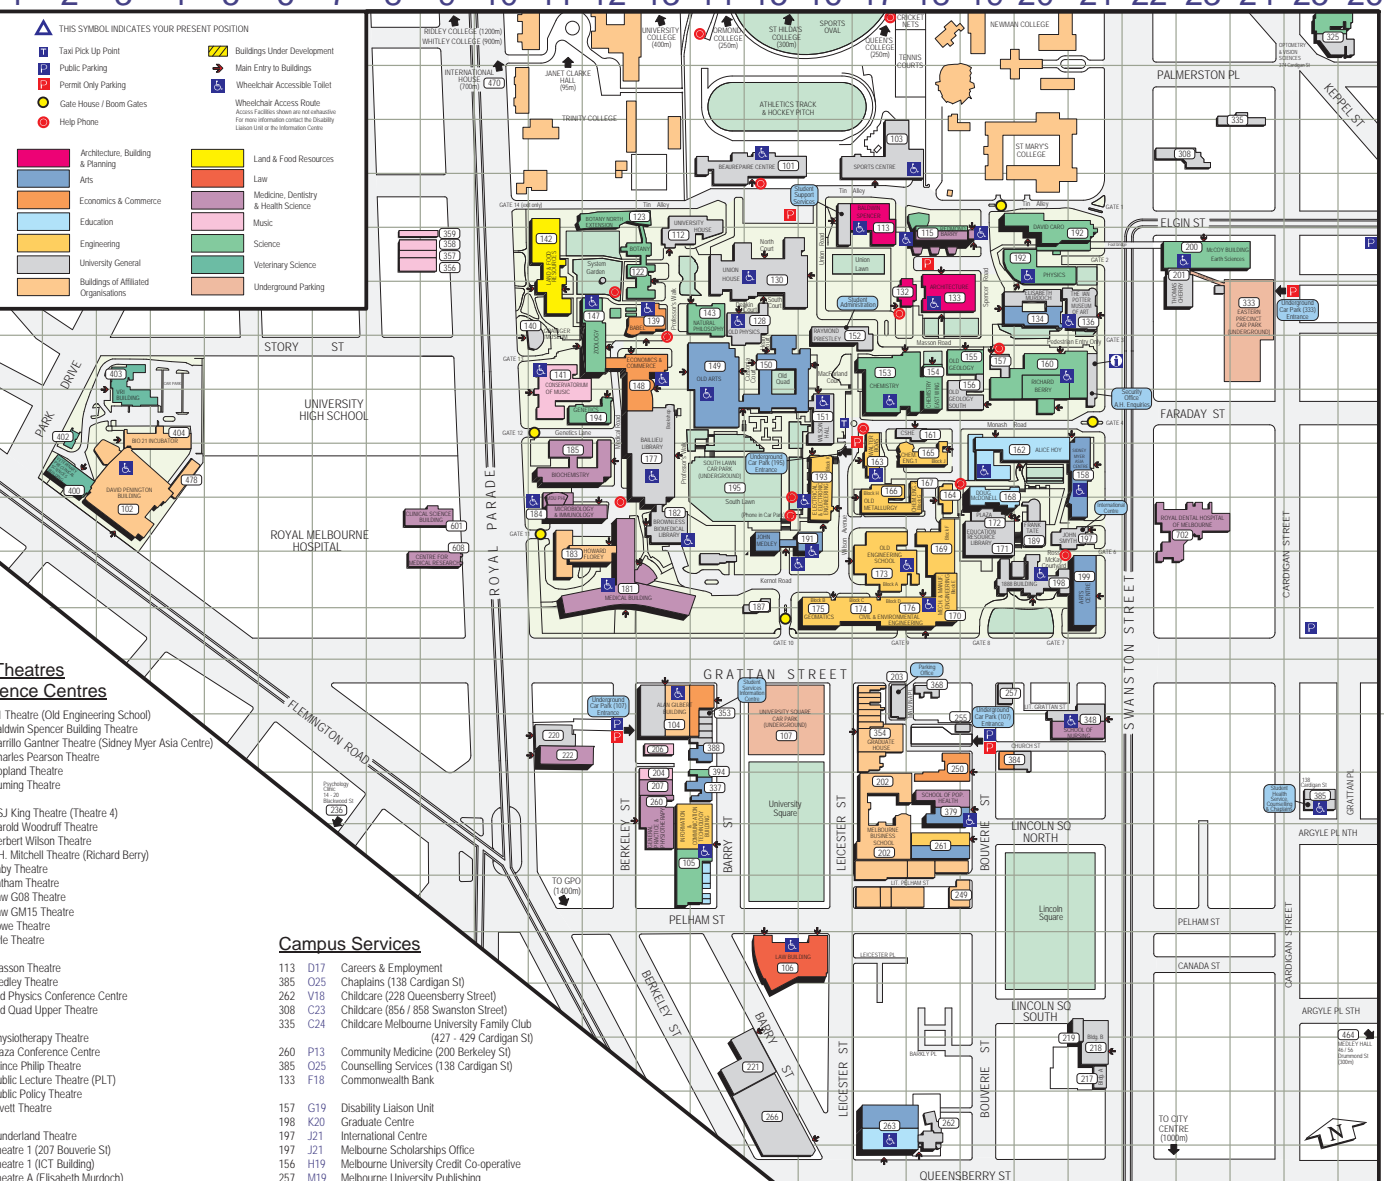

1 2 3 4 5 6 7 8 9 10 11 12 13 14 15 16 17 18 19 20 21 22 23 24 25 26

Lecture Theatres & Conference Centres

173	K17	A1 Theatre (Old Engineering School)
113	D17	Baldwin Spencer Building Theatre
158	I21	Carrillo Gantner Theatre (Sidney Myer Asia Centre)
171	J19	Charles Pearson Theatre
148	G13	Cogland Theatre
153	G17	Cuning Theatre
181	L12	ESJ King Theatre (Theatre 4)
184	J11	Harold Woodruff Theatre
168	J19	Herbert Wilson Theatre
160	G20	J.H. Mitchell Theatre (Richard Berry)
192	E20	Laby Theatre
115	E18	Latham Theatre
106	R15	Law G08 Theatre
115	E18	Low Theatre
115	E18	Low Theatre
115	E18	Lyle Theatre

Campus Services

Faculty Offices

132	F18	Architecture, Building, & Planning Faculty Office
149	G14	Arts Faculty Office
139	F13	Economics & Commerce Faculty Office
162	I19	Education Faculty Office
173	K17	Engineering Faculty Office
142	E11	Land & Food Resources
106	R15	Law Faculty Office
181	K12	Medicine, Dentistry, & Health Sciences Faculty Office
141	H11	Music Faculty Office
198	K20	School of Graduate Studies
155	G19	Science Faculty Office
400	I2	Veterinary Science Faculty Office